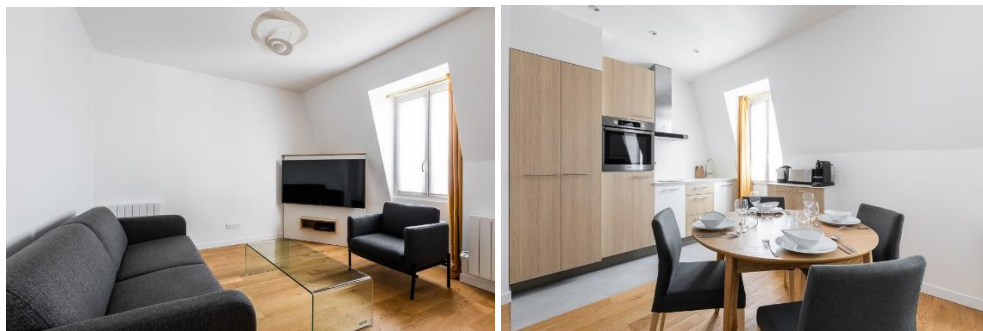

18 Anjou <https://www.myflatinparis.com/flat/senior?id=30>

Senior Newly renovated

Neighbourhood: 8th arrondissement
Near to Champs Elysées, Place Vendôme, Le Palais de L'Elysée,
Place de la Concorde.

Metro: Madeleine (6 min), Saint Augustin (7 min)
Lines: 12 – 8 – 14 - 9

Bus: Lines: 42 -45 -52 -84-94 (Near to Saint-Lazare)

- ❖ For 1 to 2 people: 1 bedroom with double bed (160*200)
- ❖ Sofa bed for 1 to 2 occasional guests
- ❖ 40 m² - 430 sq ft
- ❖ 5th floor
- ❖ Courtyard side
- ❖ Lift
- ❖ 1 Bathroom with shower
- ❖ Separated WC
- ❖ Electric heating
- ❖ Dishwasher
- ❖ Microwave
- ❖ Oven
- ❖ Refrigerator
- ❖ Hob
- ❖ Full kitchen appliances: toaster, coffee maker, kettle
- ❖ Tableware & kitchen utensils
- ❖ Combined washer-dryer
- ❖ Iron & board
- ❖ Stereo
- ❖ Cable TV
- ❖ Wireless Internet connection
- ❖ Duvet, cover & bath towels provided